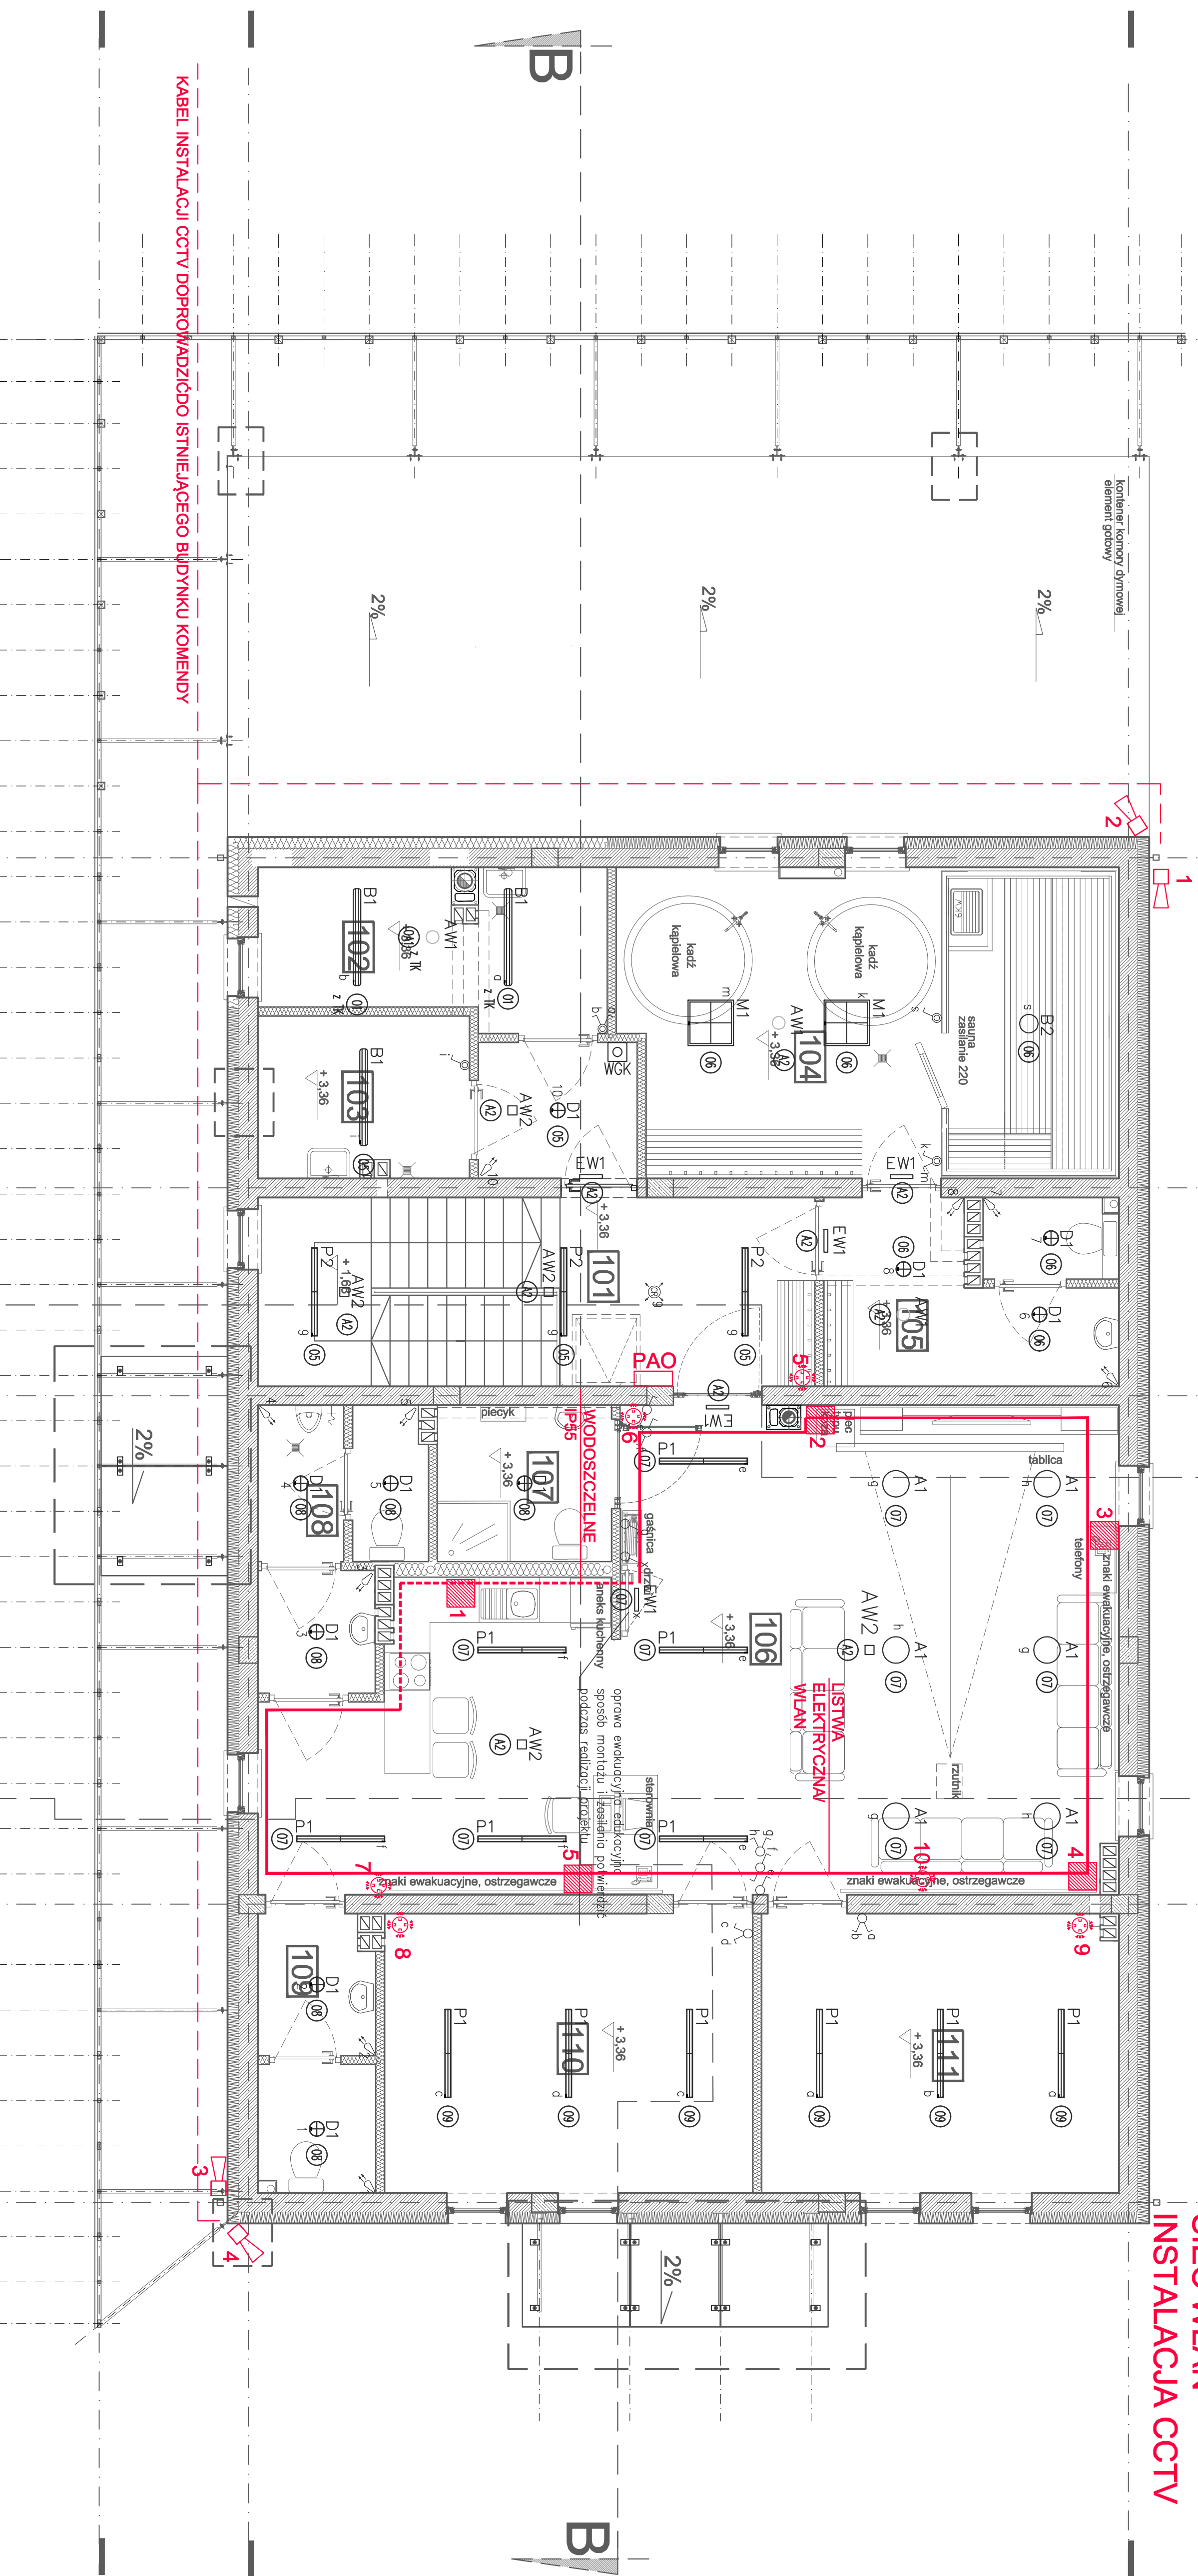

POZIOM +1- OŚWIETLENIE

INSTALACJA ALARMOWA INSTALACJA ELE. TECHNI SIEĆ WŁAN INSTALACJA CCTV

KABEL INSTALACJI CCTV DOPROWADZIC DO ISTNIEJĄCEGO BUDYNKU KOMENDY

ŁĄCZNIKI INSTALACJI OŚWIETLENIOWYCH:	
	- wyłącznik 1-biegowy; 10A, IP20
	- wyłącznik 1-biegowy, szczytowy 10A, IP44
	- wyłącznik 2-biegowy; 10A, IP20
	- wyłącznik 2-biegowy, szczytowy 10A, IP44
	- wyłącznik schodowy; 10A, IP20
	- czujnik ruchu
	- czujnik ruchu 360stopni

Legenda oprów i sprzętu oświetleniowego:	
A1	Hastings 1x20W E27 LED IP20
B1	Comfort PC LED 4750lm EVG IP65
B2	Sauna 1x42W IP54
D1	DN-C LED 1850lm EVG IP44
P1	Design N PM0 LED 2650lm EVG IP20
P2	Design N PM0 LED 3900lm EVG IP20
P3	Design N MPRM LED 3000lm EVG IP20
M1	RN PM0 LED 3000lm EVG IP65
Z1	Apollo LED 2600lm EVG IP54
Z2	Diana LED A 3.6W EVG IP67
AW1	Tech M2 302 NM AT
AW2	Onitec R M2 302 NM AT/W
AW3	Onitec R CI 302 NM AT/W
AW4	Onitec S WI 302 COLD NM AT
EW1	Onitec S MI 301 M AT
1-11	dekorator ruchu
PAO	panel akustyczno optyczny
1-4	kamera
1-4	3-4 x WLAN RJ45
1-4	3-4 x gniazda zasilające

Projektant:
mgr inż. Piotr Wudarczyk MAZ0424PWC0E/08

Sprawdzający:
mgr inż. Mariusz Bağırlıoğlu BR/01

Projektowanie Architektura Konstrukcja Nadzór

PROJOWNA DYPLOMOWA EURO

ul. Żurawska 10/12, 01-651 Warszawa
tel. 22 722 08 02, e-mail: info@projowna.eu

komory dymowej wraz z siecią edukacyjną Ognek

INWESTOR: Komenda Powiatowej Państwowej Straży Pożarnej w Powiecie Warszawskim Zachodnim

LOKALIZACJA: ul. Żurawska 10/12, Warszawa 01-651

MAZ0424PWC0E/08

RYZYT OŚWIETLENIA-PIĘTRO

mgr inż. Piotr Wudarczyk MAZ0424PWC0E/08

mgr inż. Mariusz Bağırlıoğlu BR/01

mgr inż. Krzysztof Komaricki BR/01

numeracja: E.5